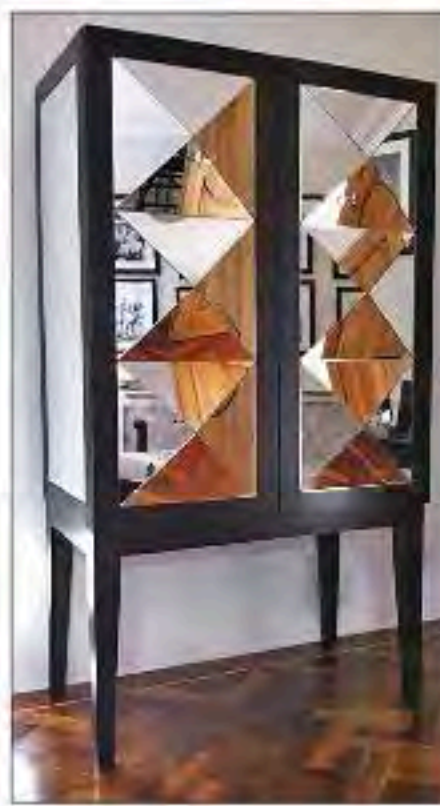

One young couple tell their story: Page 24

London's best property search website: homesandproperty.co.uk

homesandproperty.co.uk with Zoopla

Design Homes & Property

■ **RUFFED-UP** and oozing period drama is Elizabeth's Cabinet, handmade in England by Mineheart of Cambridgeshire. A historic portrait with a surreal twist is printed on to lacquered, push-open handleless doors in a satin finish. Priced £2,660, it measures W120cm x D45cm x H82cm. Call 0845 467 4580, or visit mineheart.com. In the Clouds wallpaper is £98 a roll (90cm wide x 2.5 metres), also at Mineheart.

▲ **ARCHITECT** Simon Moorhouse designed his Incunabular cupboards around the pleasing proportions of standard paper sizes – “with the square root of two maintaining the aspect ratio of each element”. Even if you don't do the maths, they are very pretty. The Incunabular Wideboy in blue with oak carcass and steel legs costs £2,800 and measures W126cm x D35cm x H75cm. Call 020 7183 3062, or visit invisibilitycity.co.uk.

► **POP art** gets an update, screen printed on to white lacquer for the Viola cabinet with three internal shelves, on a solid oak base. This will be at Habitat from next month at £395 and measures W66cm x D40cm x H134cm. Stores are at 196-199 Tottenham Court Road, W1 (08444 991122); 208 King's Road, SW3 (08444 991144), and 255 Finchley Road, NW3 (08444 991116).

◀ **THE** hand-made Pyramid mirror drinks cabinet has raised, faceted silver mirror pyramids sitting on MDF and measures W100cms x D60cms x H180cms. Inside is a single, central glass shelf and two LED lights which come on when the doors are opened. The cabinet can be made to a specified size and prices start at £2,995. The choice of finishes includes veneer, high gloss, spray paint, mirror, antique mirror, and gilt. Visit hydehouse.co.uk, call 01284 330 098 or email sales@hydehouse.co.uk.